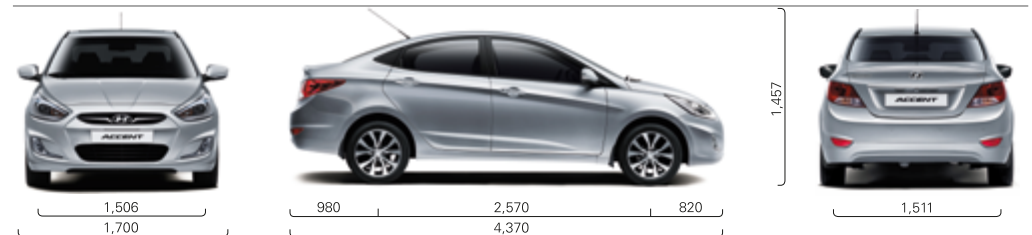

DIMENSIONS

Disclaimer: Please note that some of the images contained in this brochure may not be available in South Africa as these images are sourced from Hyundai Motor Corporation's global marketing channel and are for marketing purposes only. For exact models, specifications and colours – please consult your Hyundai dealer. Some of the equipment illustrated or described in this catalogue may not be supplied as standard equipment and may be available at extra cost. Hyundai Motor Corporation reserves the right to change specifications and equipment without prior notice. The colour plates shown may vary slightly from the actual colours due to the limitations of the printing process. Please consult your dealer for full information and availability on colour and trims.*Fuel consumption figures quoted are obtained under specific test conditions, they may not be achieved under 'real world' driving conditions. However, the figures serve as a means of comparing models of a similar type.